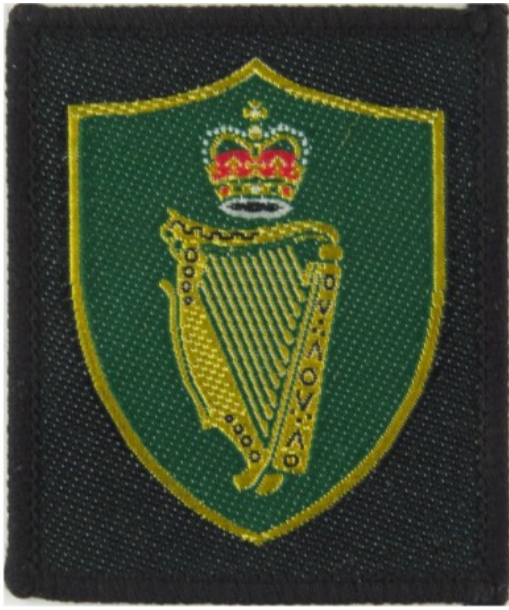

IAN G KELLY (MILITARIA)

P.O. Box 66, Ellesmere, Shropshire, SY12 0YS, England

<http://www.kellybadges.co.uk/>

Northern Ireland Command Harp On Rectangle with Queen Elizabeth's Crown. Woven Military Formation arm badge

£10.00

Reference: R1U613

Construction: Woven

Bibliography Guide: BLM 3.391

Crown: Queen Elizabeth's Crown:
indicating the era since-1952.

For sale: Northern Ireland Command Harp On Rectangle Woven Military Formation
arm badge with Queen Elizabeth's Crown. BLM 3.391