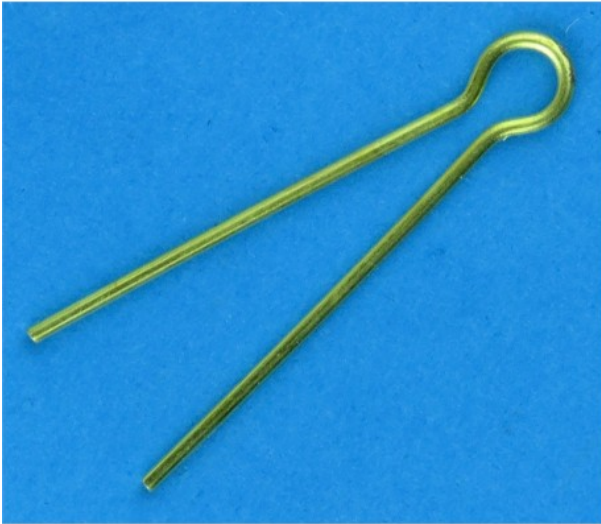

IAN G KELLY (MILITARIA)

P.O. Box 66, Ellesmere, Shropshire, SY12 0YS, England

<http://www.kellybadges.co.uk/>

Split Pin / Cotter Pin Non-Specific Sizes Brass

£0.10

Reference: B1B629

Construction: Brass

Please note: The price is based on single quantities - not pairs.

Bibliography Guide: (Single)

For sale: Split Pin / Cotter Pin Non-Specific Sizes Brass (Single)