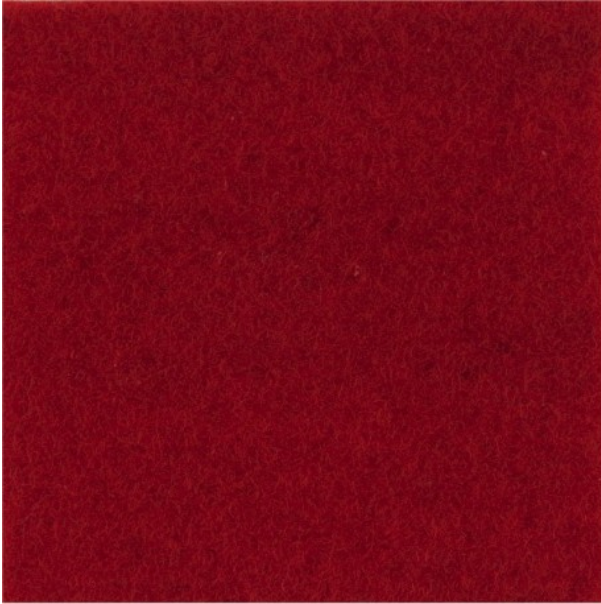

# King's Regiment Beret Badge Backing 45mm Red Square Felt Badge Backing

**£3.00**

Reference: E1C544

Construction: Felt  
Width/mm: 45.0  
Height/mm: 45.0

For sale: King's Regiment Beret Badge Backing 45mm Red Square Felt Badge Backing