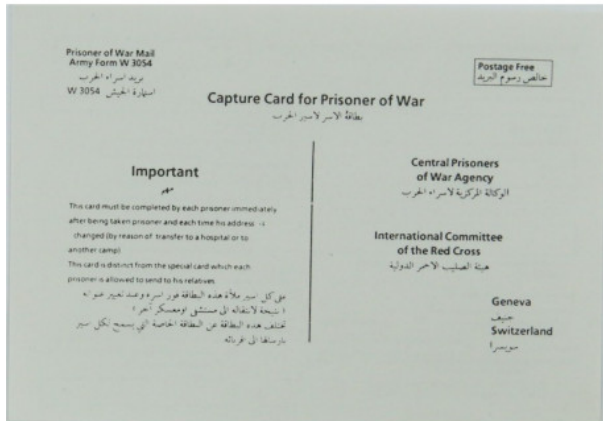

IAN G KELLY (MILITARIA)

P.O. Box 66, Ellesmere, Shropshire, SY12 0YS, England

<http://www.kellybadges.co.uk/>

Capture Post Card For Prisoner Of War To Red Cross UK Army Form W3054 Card Military Photograph or Post-Card

£ 5.00

Reference: H2W257

Construction: Card

For sale: Capture Post Card For Prisoner Of War To Red Cross UK Army Form W3054
Card Military Photograph or Post-Card