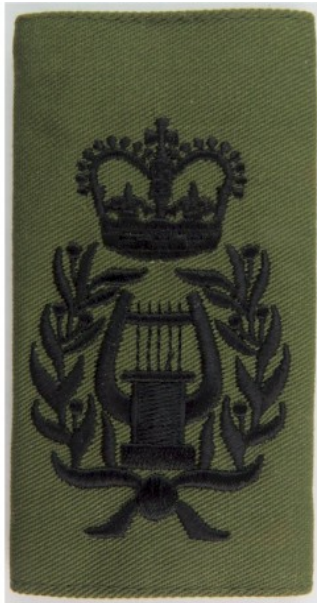

IAN G KELLY (MILITARIA)

P.O. Box 66, Ellesmere, Shropshire, SY12 0YS, England

<http://www.kellybadges.co.uk/>

Royal Marines WO2 Band Master Rank Slide Black On Olive Green with Queen Elizabeth's Crown. Embroidered Marines or Commando insi

£10.00

Reference: M3AK17

Construction: Embroidered
Bibliography Guide: (Single)
Crown: Queen Elizabeth's Crown:
indicating the era since-1952.
Please note: The price is based on single
quantities - not pairs.

For sale: Royal Marines WO2 Band Master Rank Slide Black On Olive Green
Embroidered Marines or Commando insignia with Queen Elizabeth's Crown. (Single)